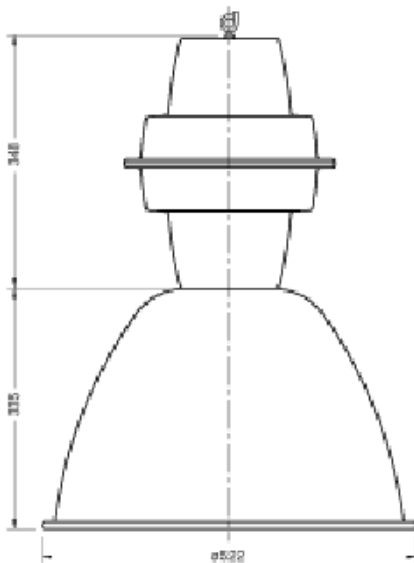

Data sheet: 5NJ3000T - glass,mount. on refl.lum.,D:522mm

Siteco - products - indoor lighting > Luminaires With Higher IP Rating and For High Bay Areas > High Bay Luminaires > 5NJ300 Reflector Luminaire For Suspended Mounting

cover glass mounting on SITECO reflector luminaire, diameter = 522 mm

mounting: mounting on SITECO reflector luminaire

order code: 5NJ3000T

EAN: 4039806213686

lighting technology

enclosure: cover glass

protection

protection class: class1

Data sheet: 5NJ3000T - Dimensional drawing

SITECO Reflektorleuchte, kleine Bauform 5NJ 200 ...

SITECO Reflektorleuchte, große Bauform 5NJ 300 ...

Gehäuse große Bauform
Alu-Spiegel breitstrahlend
Alu-Spiegel breitstrahlend
mit Facetten