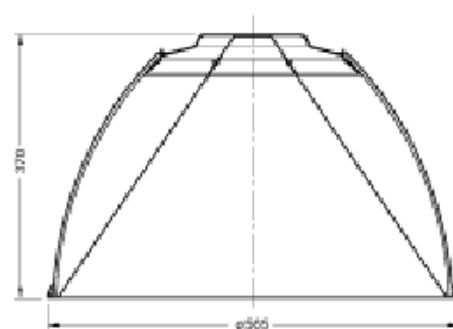

Prismatik-Reflektor
für Gangbeleuchtung

5NJ 318 0-00