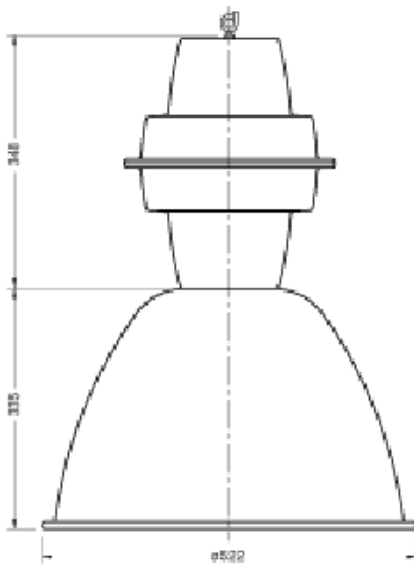

aluminium reflector mounting on SITECO reflector luminaire, narrow beam light distribution, aluminium, diameter = 522 mm

mounting: mounting on SITECO reflector luminaire

order code: 5NJ332000

EAN: 4039806210456

lighting technology

light opening:	direct
axial/transvers angle:	narrow beam
symmetry:	rotationally symmetrical
type of reflector:	aluminium reflector

housing data

housing colour:	aluminium
-----------------	-----------

Data sheet: 5NJ332000 - Dimensional drawing

SITECO Reflektorleuchte, kleine Bauform 5NJ 200 ...

SITECO Reflektorleuchte, große Bauform 5NJ 300 ...

Gehäuse große Bauform
Alu-Spiegel breitstrahlend
Alu-Spiegel breitstrahlend
mit Facetten